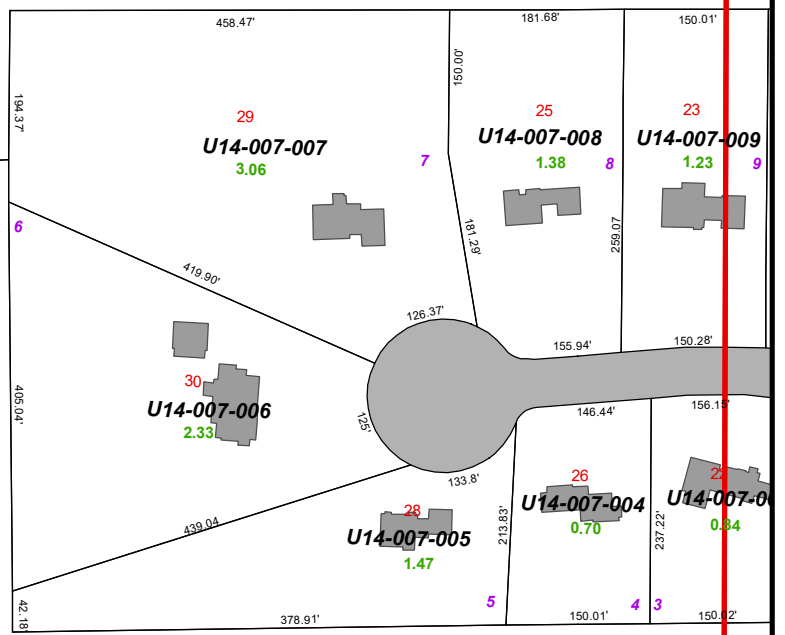

U14-014-A
3.35

Maps Prepared by: **Spatial Alternatives**
207.846.2355
www.spatialalternatives.com

Tax Sheets are intended for assessing purposes only.
Boundary locations are approximate and should not be used for conveyance of property.

Legend

Rights of Way/Easements	Parcels	MAIN ST Road Name
Buildings:	Roads	R05-053 Map/Lot Number
Not Sewered	Railroad	2.03 Parcel Acreage
Sewered	Water	123.42' Lot Dimension
		6 Subdivision Lot Number
		12 Street Number

Town of Falmouth, Maine

400
Feet

Index Map

150	161	162
	163	164
232	240	

North arrow pointing up.

Falmouth Tax Sheet
163
Map updated to: April 1, 2020