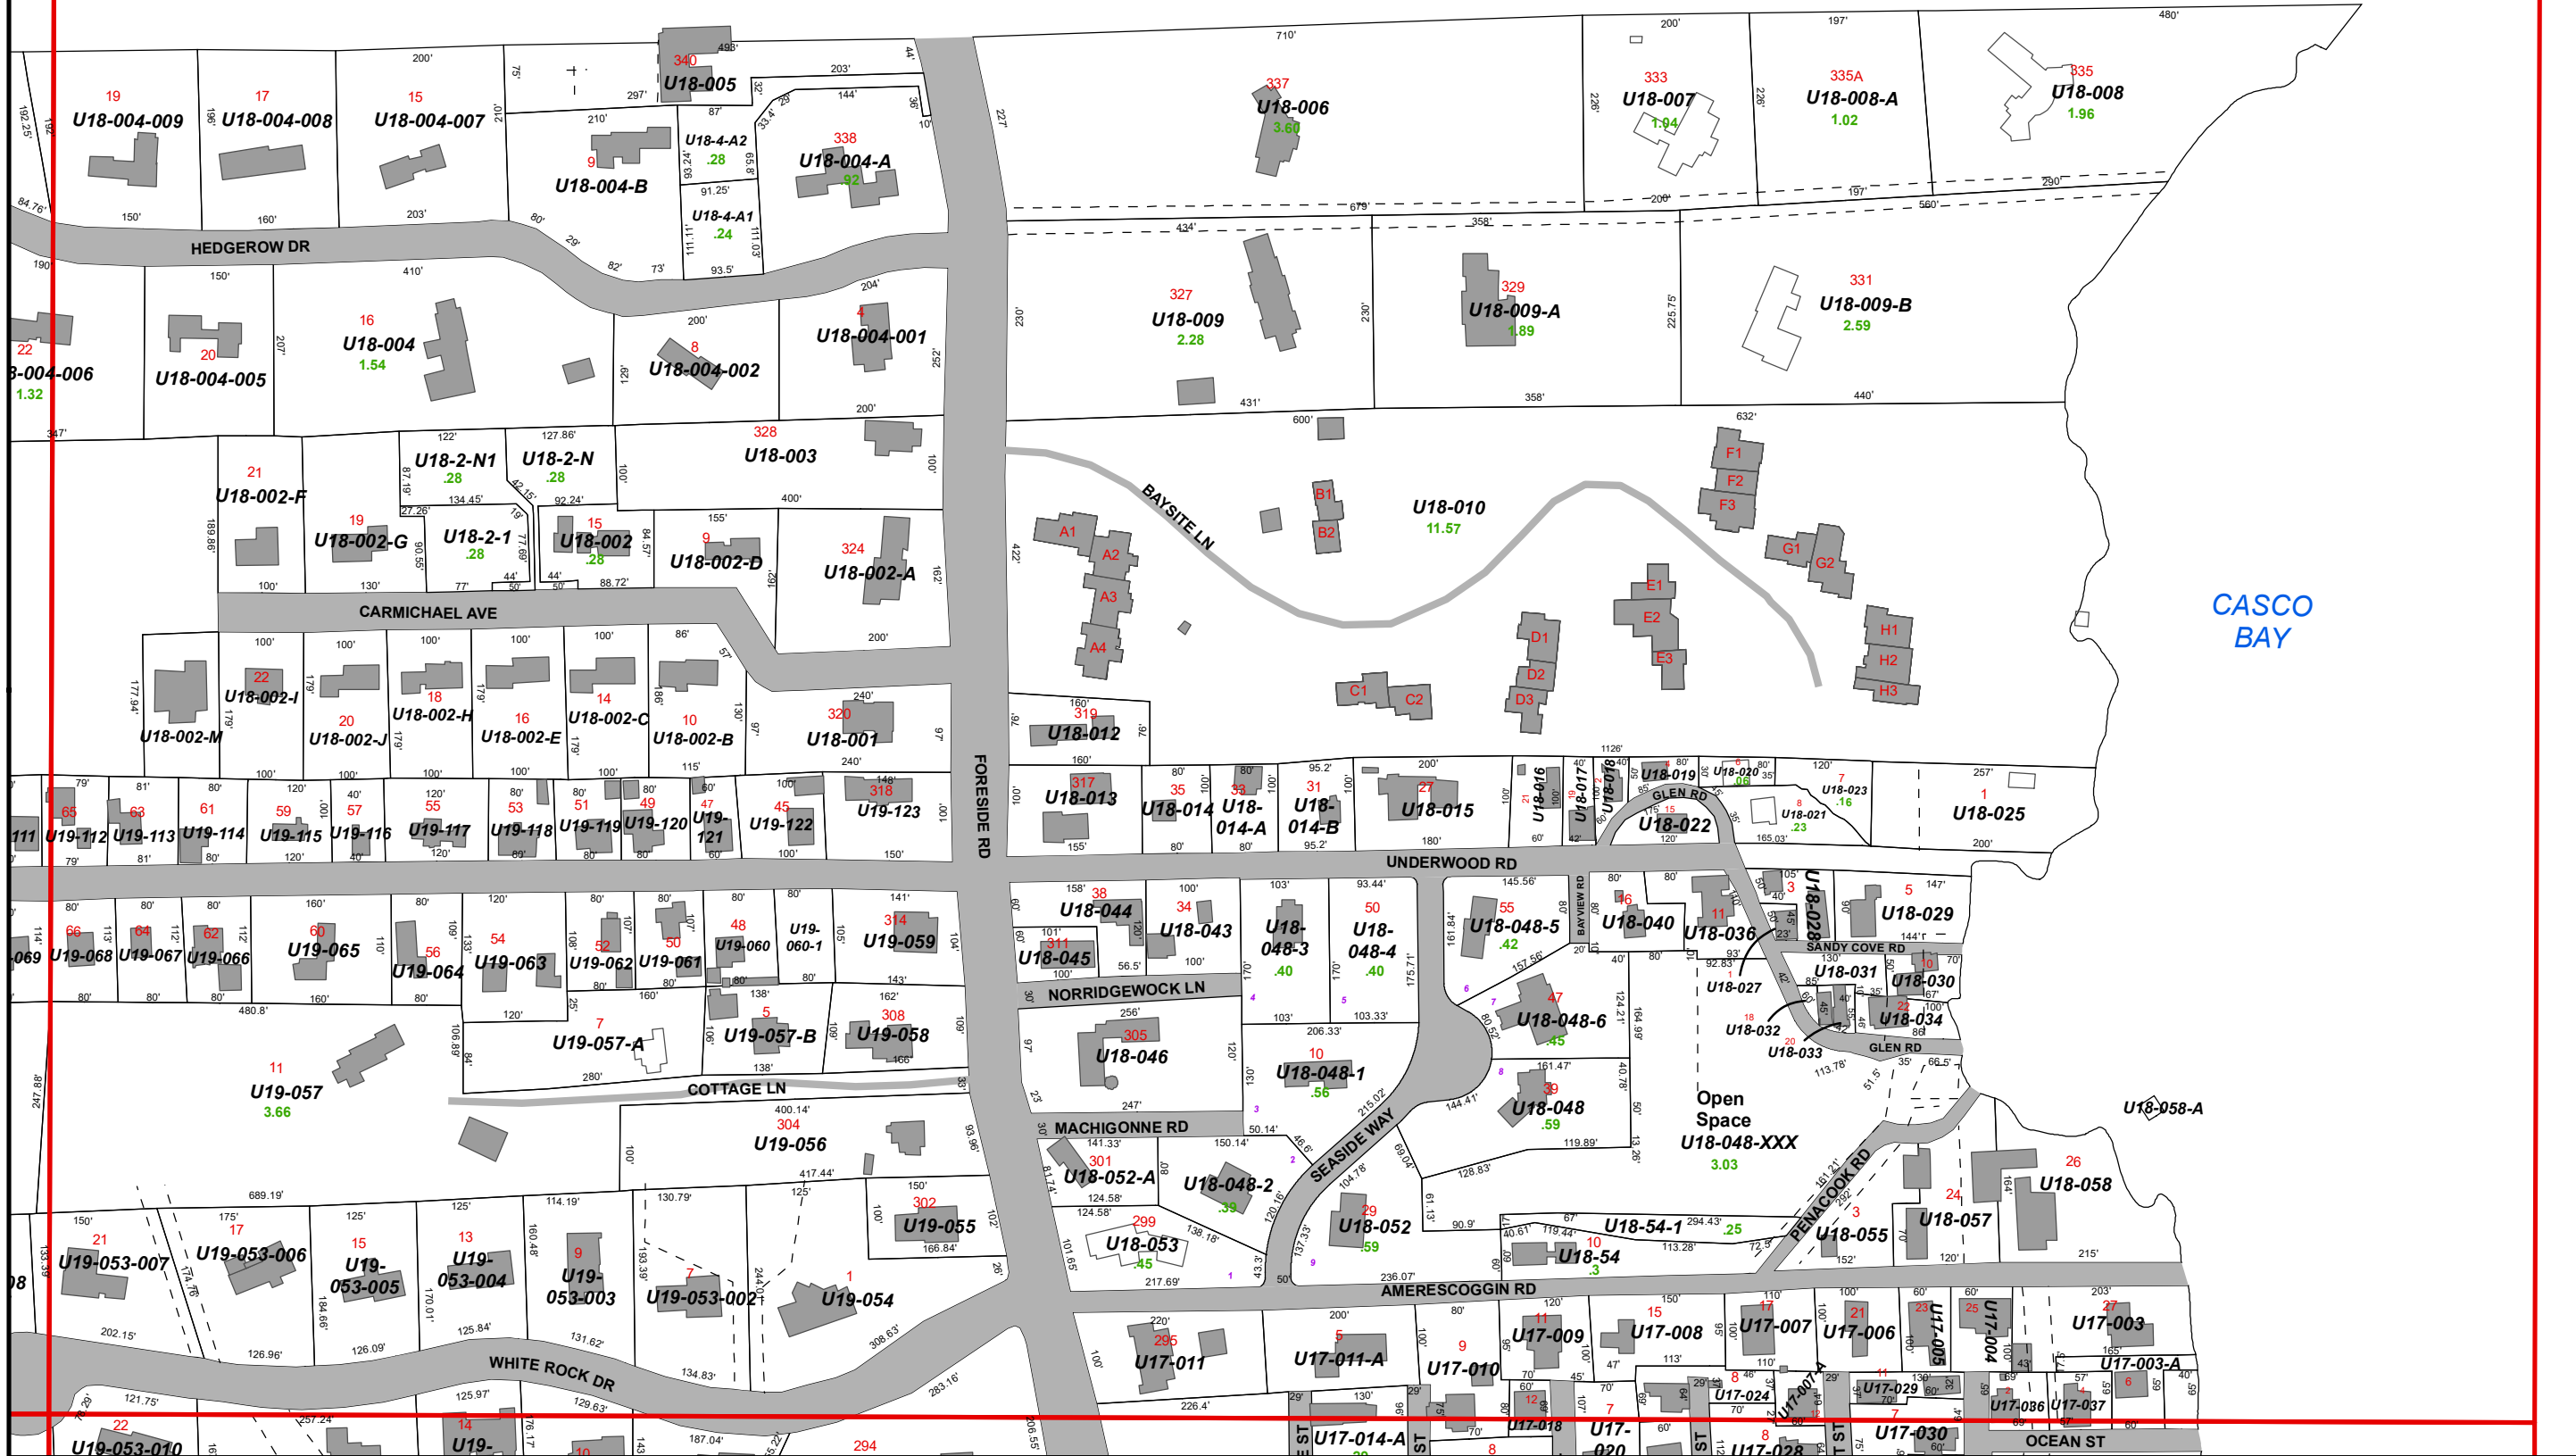

# CUMBERLAND

CASCO BAY

Maps Prepared by: **Spatial Alternatives**  
 207.846.2355  
 www.spatialalternatives.com

Tax Sheets are intended for assessing purposes only.  
 Boundary locations are approximate and  
 should not be used for conveyance of property.

**Legend**

- Rights of Way/Easements
- ▭ Parcels
- ▭ Buildings:
  - ▭ Not Sewered
  - ▭ Sewered
- ▭ Roads
- ▭ Railroad
- ▭ Water

**MAIN ST**  
**R05-053**  
 2.03  
 123.42'  
 8  
 12

Road Name  
 Map/Lot Number  
 Parcel Acreage  
 Lot Dimension  
 Subdivision Lot Number  
 Street Number

## Town of Falmouth, Maine

400  
 Feet

Index Map

081	082
083	084

**Falmouth Tax Sheet**  
**082**  
 Map updated to: April 1, 2020