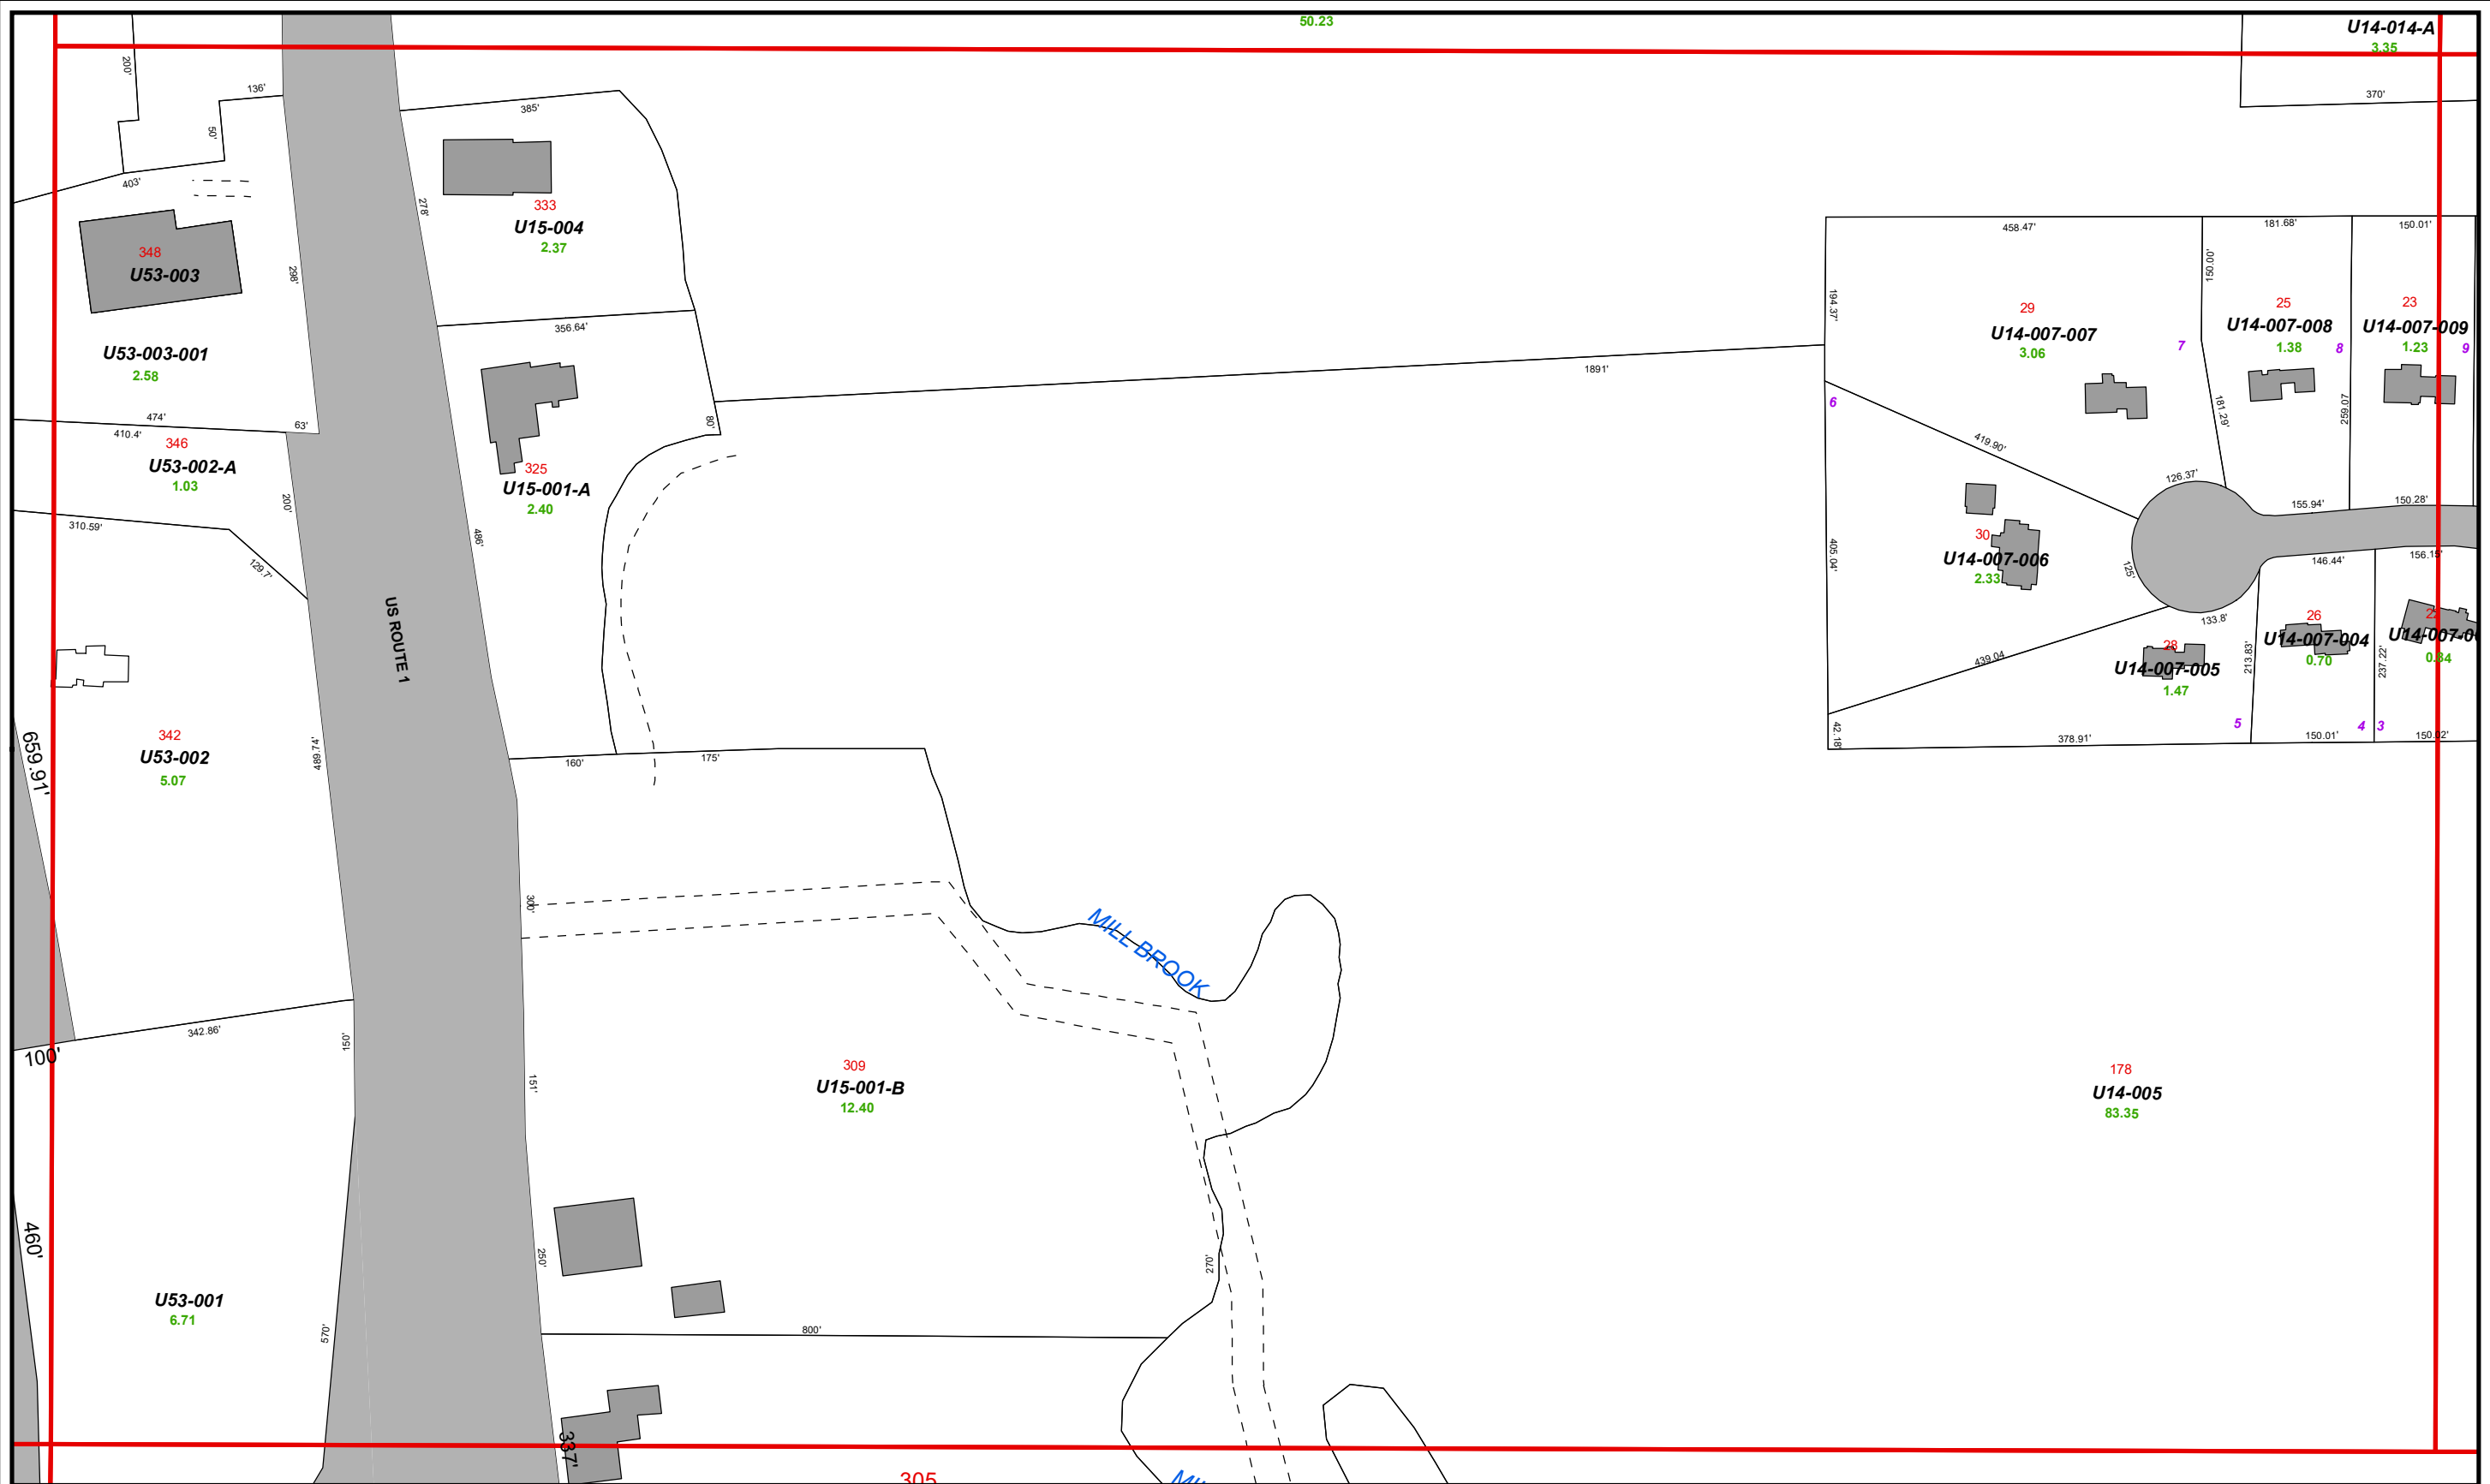

50.23

U14-014-A
3.35

Maps Prepared by: 
 207.846.2355
 www.spatialalternatives.com

Tax Sheets are intended for assessing purposes only.
 Boundary locations are approximate and
 should not be used for conveyance of property.

Legend

--- Rights of Way/Easements
 Buildings:
 □ Not Sewered
 □ Sewered

□ Parcels
 □ Roads
 □ Railroad
 □ Water

MAIN ST
R05-053
 2.03
 123.42
 8
 12

Road Name
 Map/Lot Number
 Parcel Acreage
 Lot Dimension
 Subdivision Lot Number
 Street Number

Town of Falmouth, Maine

Index Map

150	161	162
	163	164
232	240	

Falmouth Tax Sheet
163
 Map updated to: April 1, 2018