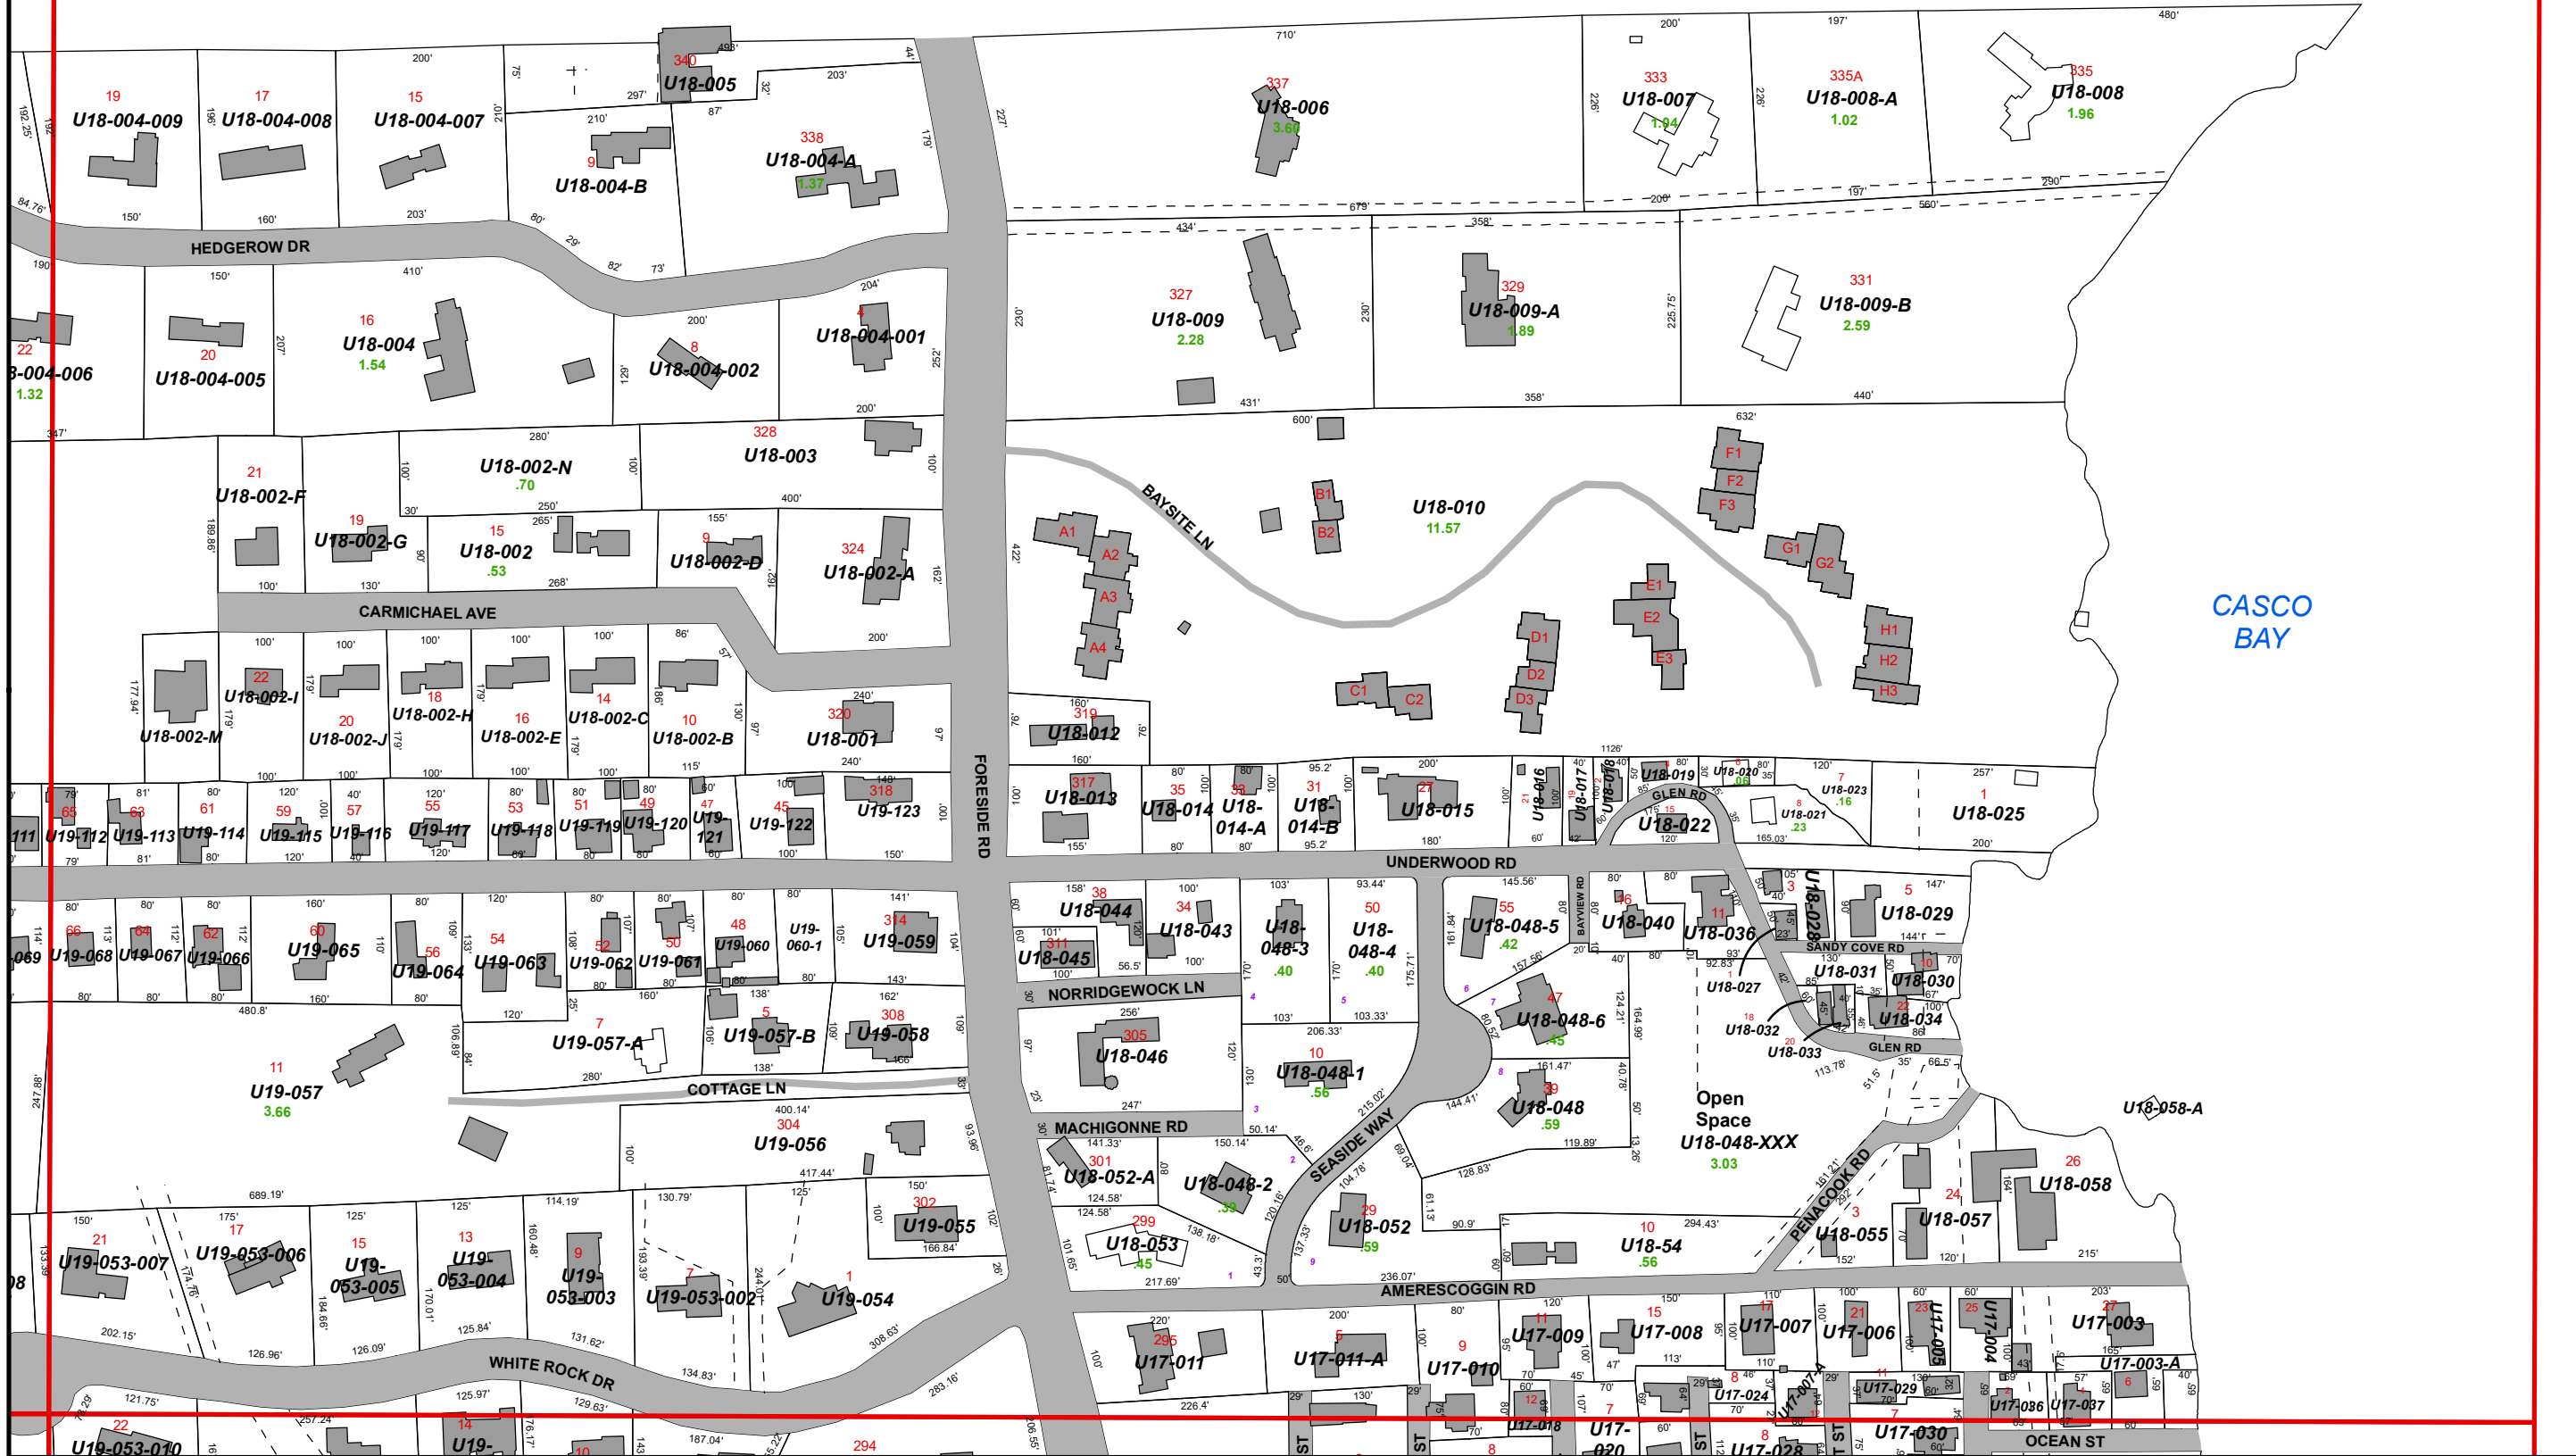

# CUMBERLAND

CASCO BAY

Maps Prepared by:   
 207.846.2355  
 www.spatialalternatives.com  
 Tax Sheets are intended for assessing purposes only.  
 Boundary locations are approximate and  
 should not be used for conveyance of property.

**Legend**

 Rights of Way/Easements	 Parcels	<b>MAIN ST</b>	Road Name
 Buildings:	 Roads	<b>R05-053</b>	Map/Lot Number
 Not Sewered	 Railroad	<b>2.03</b>	Parcel Acreage
 Sewered	 Water	<b>123.42</b>	Lot Dimension
		<b>8</b>	Subdivision Lot Number
		<b>12</b>	Street Number

## Town of Falmouth, Maine

400  
Feet

Index Map

081	082
083	084

Falmouth Tax Sheet  
**082**  
 Map updated to: April 1, 2018