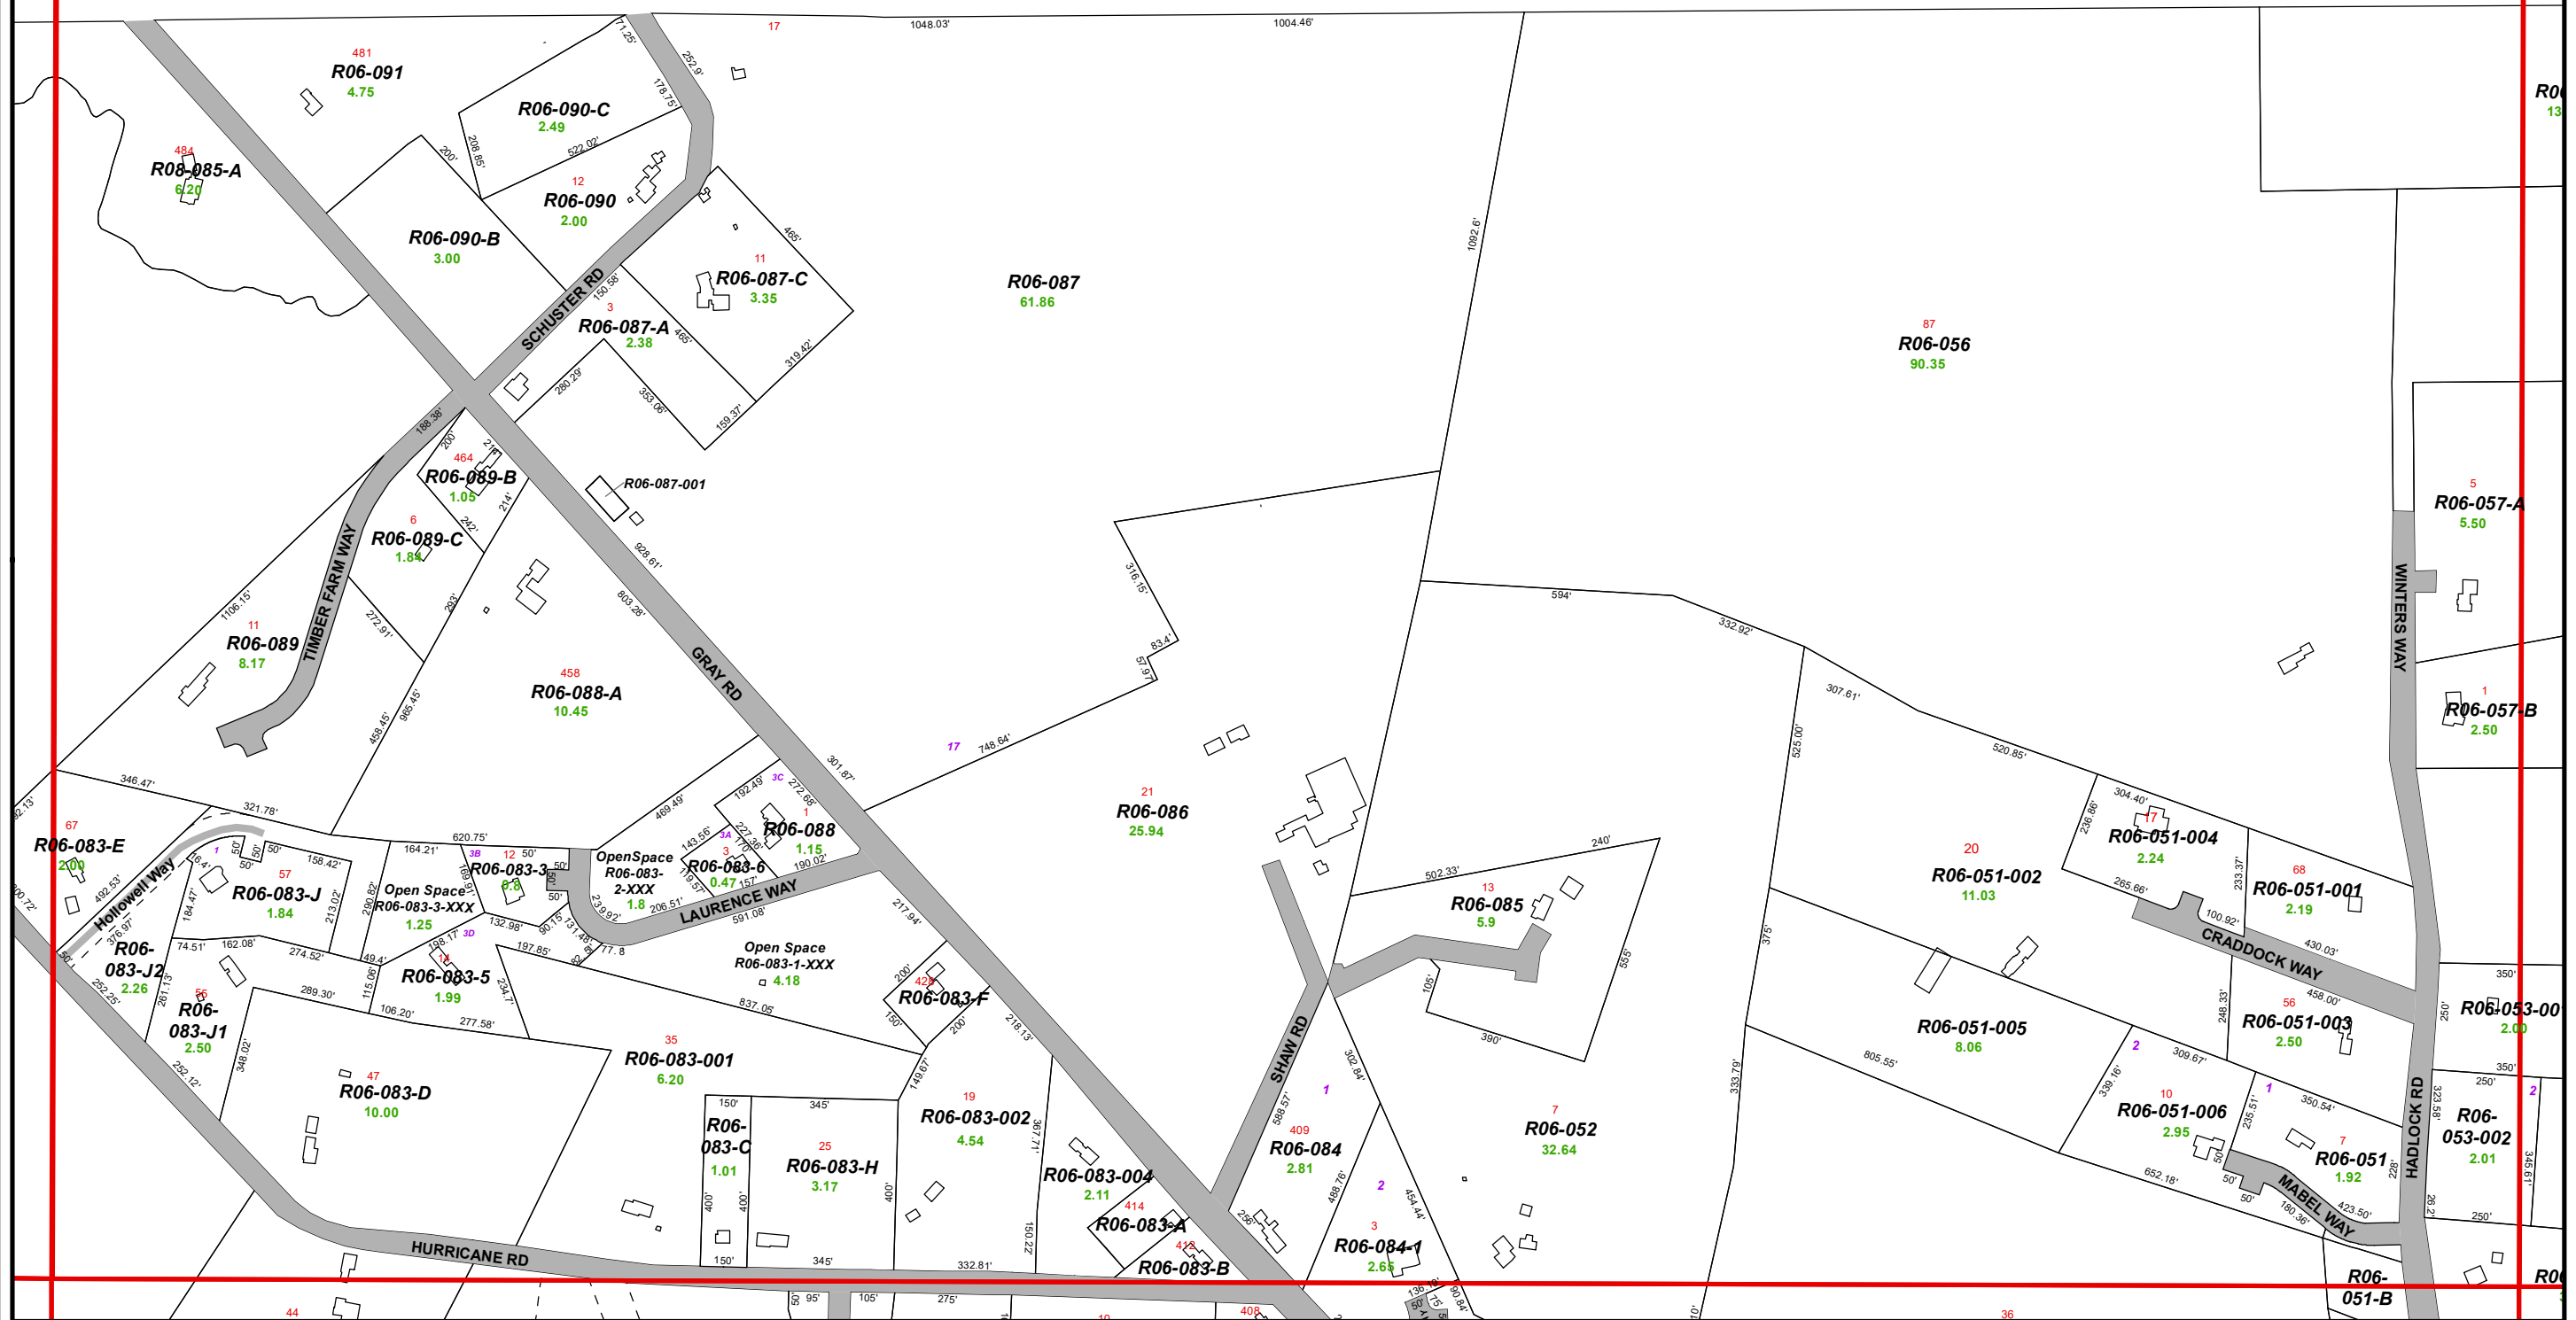

CUMBERLAND

Maps Prepared by:   
 207.846.2355  
 www.spatialalternatives.com

Tax Sheets are intended for assessing purposes only.  
 Boundary locations are approximate and  
 should not be used for conveyance of property.

**Legend**

- Rights of Way/Easements
- ▭ Parcels
- ▭ Buildings:
  - ▭ Not Sewered
  - ▭ Sewered
- ▭ Roads
- ▭ Railroad
- ▭ Water

**MAIN ST**

R05-053	Road Name
2.03	Map/Lot Number
123.42	Parcel Acreage
6	Lot Dimension
12	Subdivision Lot Number
	Street Number

# Town of Falmouth, Maine

Index Map

020	030	040
100	110	120

**Falmouth Tax Sheet**  
**030**  
 Map updated to: April 1, 2018